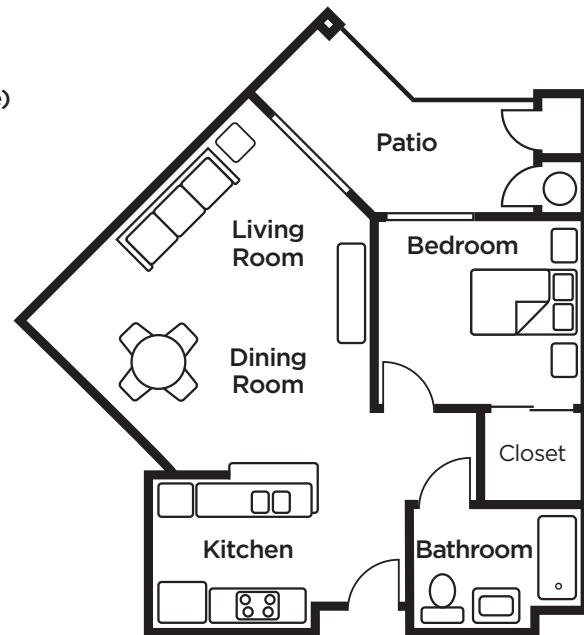

# Independent Living Floor Plans

## MODEL A

1 Bedroom, 1 Bathroom  
580 Sq. Feet

## MODEL B

1 Bedroom, 1 Bathroom (large)  
635 Sq. Feet

1180 Corporate Way  
Sacramento, CA 95831  
916-395-0210  
[www.accgt.org](http://www.accgt.org)

acc

GREENHAVEN  
TERRACE

senior living your way