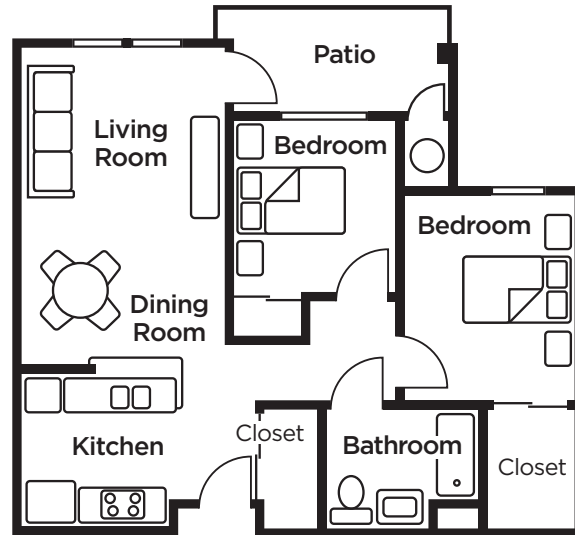

acc

GREENHAVEN
TERRACE

senior living your way

Independent Living Floor Plans

MODEL C

2 Bedrooms, 1 Bathroom
730 Sq. Feet