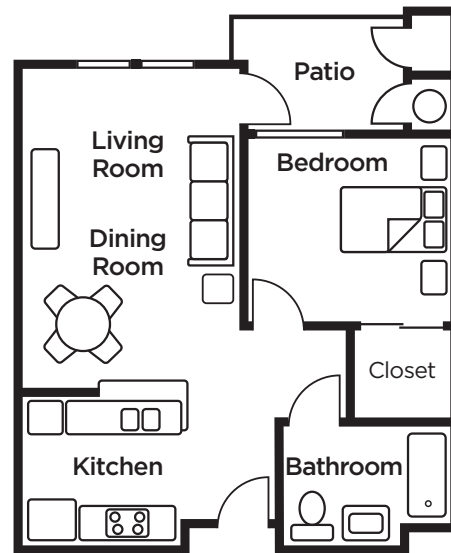

# Independent Living Floor Plans

## MODEL A

1 Bedroom, 1 Bathroom  
580 Sq. Feet