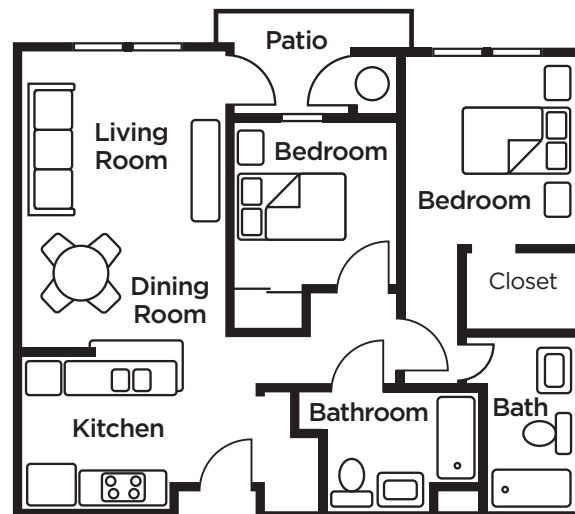

MODEL D

2 Bedrooms, 2 Bathrooms
800 Sq. Feet

1180 Corporate Way
Sacramento, CA 95831
916-395-0210
www.accgt.org