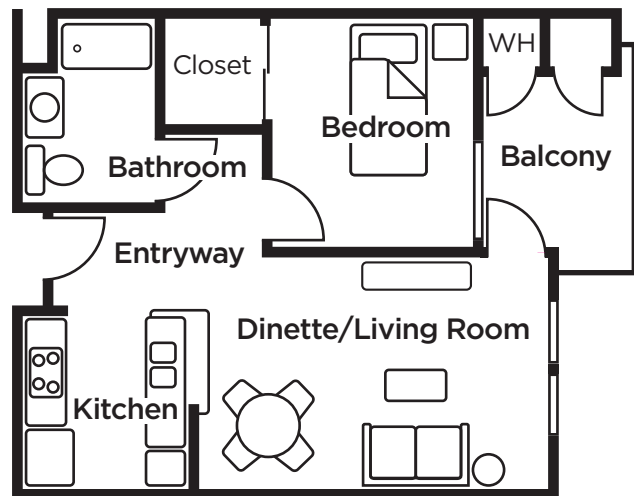

MODEL F

580 Sq. Feet

1180 Corporate Way
Sacramento, CA 95831
916-395-0210
www.accgt.org

License #347005257