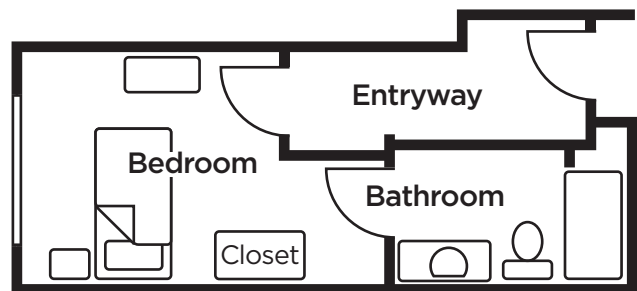

acc

GREENHAVEN
TERRACE

senior living your way

Assisted Living Floor Plans

MODEL A

177 Sq. Feet

MODEL B

256 Sq. Feet

1180 Corporate Way
Sacramento, CA 95831
916-395-0210
www.accgt.org

License #347005257

acc

GREENHAVEN
TERRACE

senior living your way

Assisted Living Floor Plans

MODEL C

301 Sq. Feet