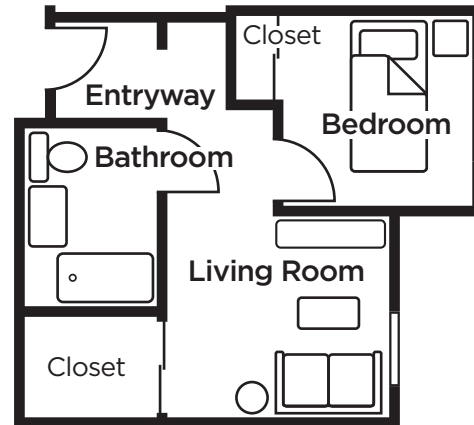

acc

GREENHAVEN
TERRACE

senior living your way

Assisted Living Floor Plans

MODEL E

367 Sq. Feet