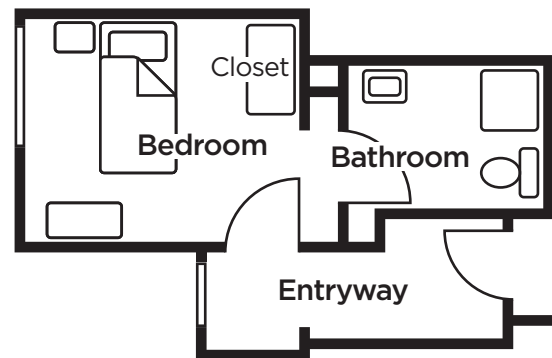

acc

GREENHAVEN
TERRACE

senior living your way

Assisted Living Floor Plans

MODEL A

177 Sq. Feet

MODEL B

256 Sq. Feet

1180 Corporate Way
Sacramento, CA 95831
916-395-0210
www.accgt.org

License #347005257

acc

GREENHAVEN
TERRACE

senior living your way

Assisted Living Floor Plans

MODEL C

301 Sq. Feet