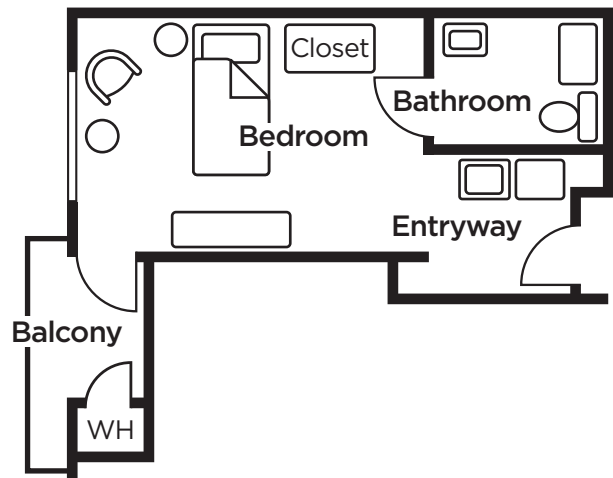

1180 Corporate Way
Sacramento, CA 95831
916-395-0210
www.accgt.org

License #347005257

acc

GREENHAVEN
TERRACE

senior living your way

Assisted Living Floor Plans

MODEL C

301 Sq. Feet

MODEL D

309 Sq. Feet

1180 Corporate Way
Sacramento, CA 95831
916-395-0210
www.accgt.org

License #347005257

acc

GREENHAVEN
TERRACE

senior living your way

Assisted Living Floor Plans