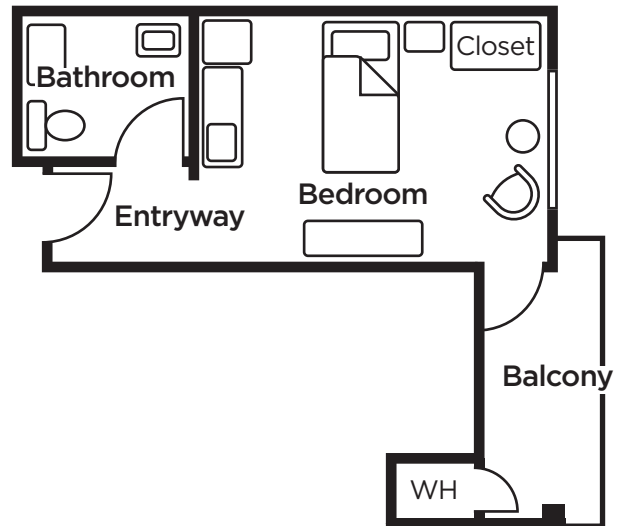

1180 Corporate Way
Sacramento, CA 95831
916-395-0210
www.accgt.org

License #347005257

acc

GREENHAVEN
TERRACE

senior living your way

Assisted Living Floor Plans

MODEL C

301 Sq. Feet

MODEL D

309 Sq. Feet

1180 Corporate Way
Sacramento, CA 95831
916-395-0210
www.accgt.org

License #347005257

acc

GREENHAVEN
TERRACE

senior living your way

Assisted Living Floor Plans